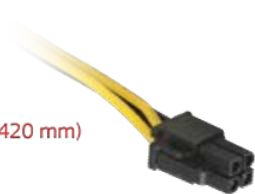

MODEL:AM-850U

☒ SATA ☒ 20+4PIN ☒ PCIE

850W

A M - 850 U

V~ INPUT	VOLTAGE			CURRENT		FREQUENCY		
	220V			6A/4A		50Hz/60Hz		
V=== OUTPUT	+ 3.3V	+ 5V	+ 12V	-12V	+5VSB	PS-ON	POK	COM
	43A	42A	40A	0.5A	2.5A	GREEN	GRAY	RETURN
Combined Power	831.9W			6W	12.5W	—	—	—

CAUTION!
Do not remove this cover under any circumstances.
Trained Service People only.
No serviceable components inside.

www.ameitec.com

P4

Qty: 1× (420 mm)